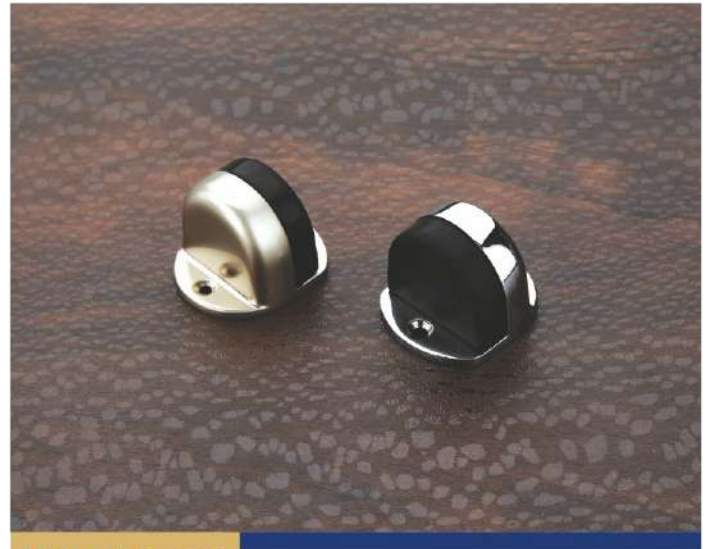

IK-4049

Finish Chrome | Matt | A.B | S.Black | R. Gold

Size Door Buffer

Pack 25