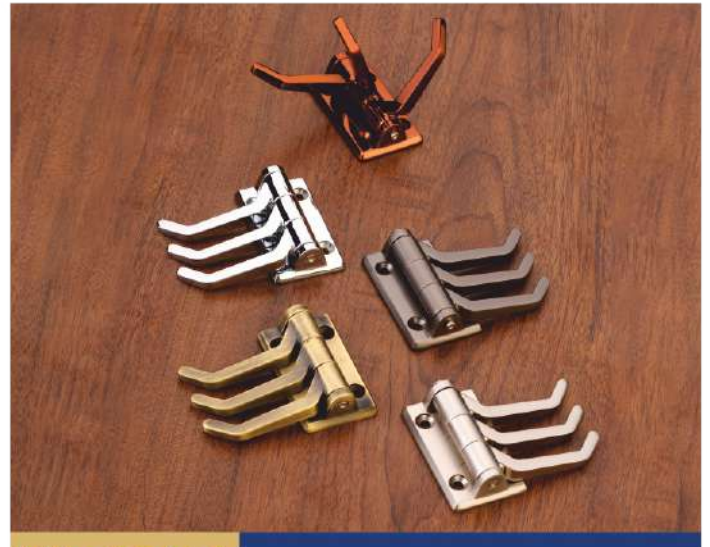

IK-4054

Finish	Chrome | Matt | R. Gold | Black
Size	Khunti
Pack	20